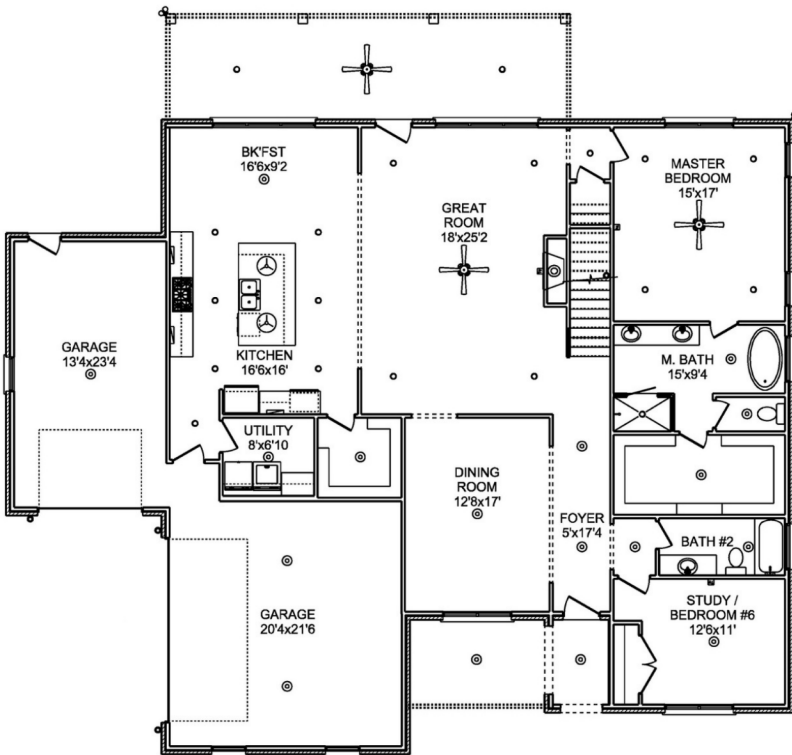

INCLUDED FEATURES

- WAINSCOTING IN DINING ROOM
- SINGLE OVEN WITH MICROWAVE ABOVE
- FULL GLASS SHOWER IN PRIMARY BATH
- STACKABLE WASHER & DRYER HOOKUP ON SECOND FLOOR

Kolson

4110 SQFT

UPGRADE OPTIONS

- OPTION TO UPGRADE TO DOUBLE OVENS WITH SEPARATE MICROWAVE
- 12' SLIDER IN GREAT ROOM LEADING TO REAR PORCH

The elevations and floor plans contained herein are not to scale and are graphic illustrations for marketing purposes only. Actual floor plans and all materials may vary prior to or during construction. Some features shown may be optional. The builder reserves the right to substitute materials and components of similar quality, and or change features, options, and architectural details without prior notice. Accordingly, neither these materials, nor any communication made or given in connection with these materials may be deemed to constitute any representation of warranty, contract, or guarantee or may otherwise be relied upon by any person or entity unless conveyed in written form.