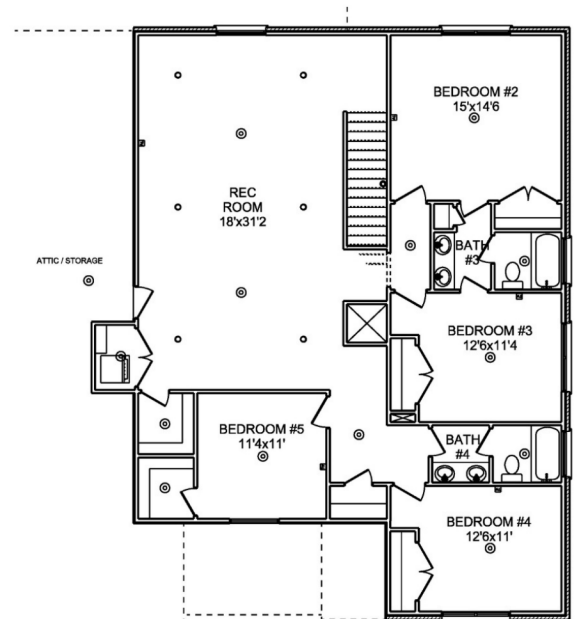

INCLUDED FEATURES

- WAINSCOTING IN DINING ROOM
- SINGLE OVEN WITH MICROWAVE ABOVE
- FULL GLASS SHOWER IN PRIMARY BATH
- STACKABLE WASHER & DRYER HOOKUP ON SECOND FLOOR

Kolson

4110 SQFT

UPGRADE OPTIONS

- OPTION TO UPGRADE TO DOUBLE OVENS WITH SEPARATE MICROWAVE
- 12' SLIDER IN GREAT ROOM LEADING TO REAR PORCH

The elevations and floor plans contained herein are not to scale and are graphic illustrations for marketing purposes only. Actual floor plans and all materials may vary prior to or during construction. Some features shown may be optional. The builder reserves the right to substitute materials and components of similar quality, and or change features, options, and architectural details without prior notice. Accordingly, neither these materials, nor any communication made or given in connection with these materials may be deemed to constitute any representation of warranty, contract, or guarantee or may otherwise be relied upon by any person or entity unless conveyed in written form.