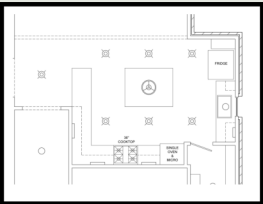

Rockwell 3 Car

4100 SQFT

INCLUDED FEATURES

- LIBRARY PANELS IN FOYER ON WALL SHARED WITH GARAGE
- SINGLE OVEN, MICROWAVE ABOVE
- GLASS HALF WALL ON PRIMARY SHOWER
- WASHER & DRYER HOOKUP IN PRIMARY BATH

UPGRADE OPTIONS

- TRIMMED ACCENT WALL IN STUDY ON EXTERIOR SIDE WALL
- UPGRADE TO DOUBLE OVENS WITH SEPARATE MICROWAVE
- KITCHEN LAYOUT 2

KITCHEN LAYOUT 2